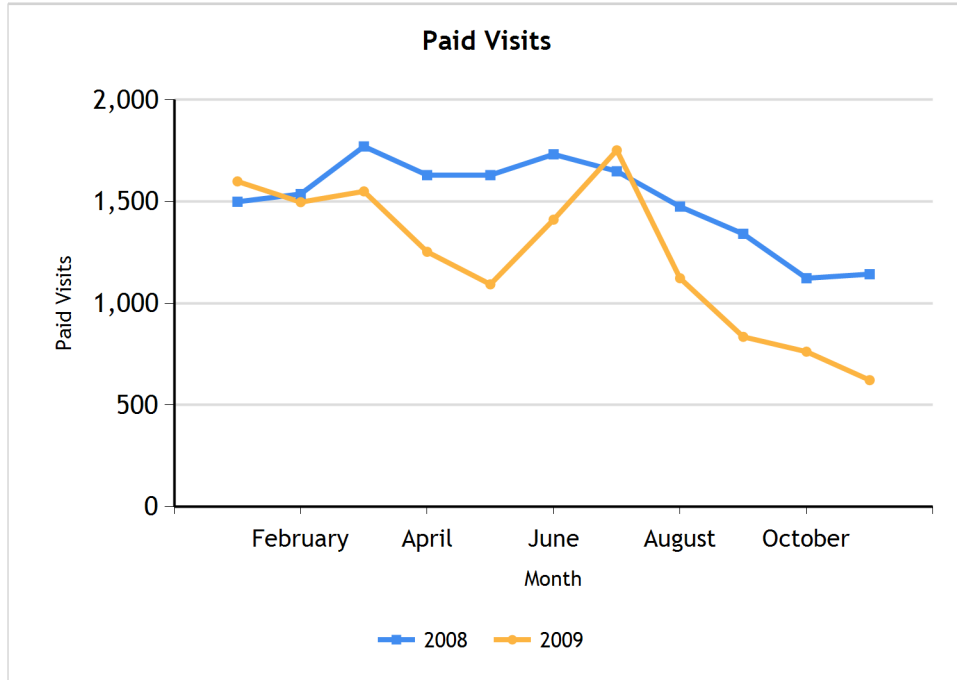

Paid Search

Jacksonville Sea Lodge > All

	YTD			November		
	2009	2008	% Chg	2009	2008	% Chg
Impressions	686,156	723,005	-5.10%	36,646	97,195	-62.30%
Clicks	14,167	15,700	-9.76%	625	1,123	-44.35%
CTR	2.06%	2.17%	-4.92%	1.71%	1.16%	47.61%
CPC	\$0.94	\$0.73	27.47%	\$1.94	\$0.88	119.69%
Direct Paid Revenue	\$123,988.90	\$198,629.75	-37.58%	\$4,729.00	\$7,675.20	-38.39%
Paid Assisted Revenue	\$75,619.80	\$80,556.90	-6.13%	\$3,698.55	\$4,865.60	-23.99%
Total Paid Revenue	\$199,608.70	\$279,186.65	-28.50%	\$8,427.55	\$12,540.80	-32.80%
Media Spend	\$13,252.71	\$11,521.88	15.02%	\$1,210.65	\$990.17	22.27%
ROAS	15.06	24.23	-37.84%	6.96	12.67	-45.04%
Top 30 Keywords						
Direct & Assisted CDBE	11,486	13,228	-13.17%	444	797	-44.29%
% of CDBE to Clicks	81.08%	84.25%		71.04%	70.97%	
Direct & Assisted Reservations	364	405	-10.12%	22	29	-24.14%
% of Reservations to Clicks	2.57%	2.58%		3.52%	2.58%	
Direct & Assisted Room Nights	1,097	1,269	-13.55%	64	74	-13.51%
ADR for Direct & Assisted PPC Resv.	\$181.96	\$220.01	-17.29%	\$131.68	\$169.47	-22.30%

Paid Search

Jacksonville Lodge > All

Graph shows the number of visitors driven to your website through Paid Search traffic broken down by calendar month for the calendar year selected.

Graph shows the average Click-Through-Rate for your Paid Search marketing campaign broken down by calendar month for the calendar year selected.