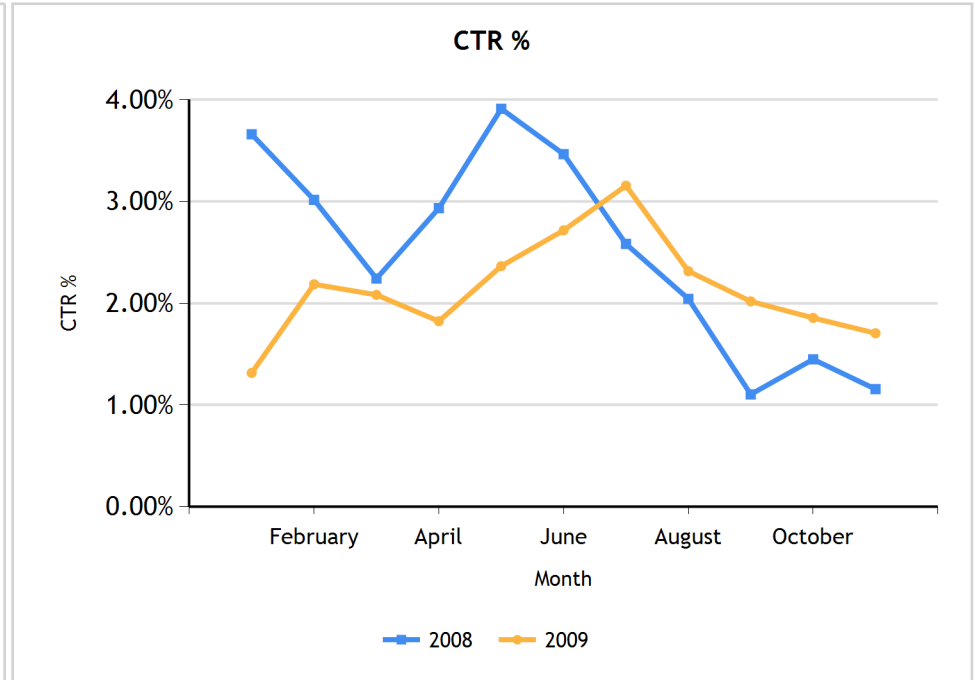

Paid Search

Jacksonville Sea Lodge > All

	YTD			November		
	2009	2008	% Chg	2009	2008	% Chg
Impressions	686,156	723,005	-5.10%	36,646	97,195	-62.30%
Clicks	14,167	15,700	-9.76%	625	1,123	-44.35%
CTR	2.06%	2.17%	-4.92%	1.71%	1.16%	47.61%
CPC	\$0.94	\$0.73	27.47%	\$1.94	\$0.88	119.69%
Direct Paid Revenue	\$123,988.90	\$198,629.75	-37.58%	\$4,729.00	\$7,675.20	-38.39%
Paid Assisted Revenue	\$75,619.80	\$80,556.90	-6.13%	\$3,698.55	\$4,865.60	-23.99%
Total Paid Revenue	\$199,608.70	\$279,186.65	-28.50%	\$8,427.55	\$12,540.80	-32.80%
Media Spend	\$13,252.71	\$11,521.88	15.02%	\$1,210.65	\$990.17	22.27%
ROAS	15.06	24.23	-37.84%	6.96	12.67	-45.04%
Top 30 Keywords						
Direct & Assisted CDBE	11,486	13,228	-13.17%	444	797	-44.29%
% of CDBE to Clicks	81.08%	84.25%		71.04%	70.97%	
Direct & Assisted Reservations	364	405	-10.12%	22	29	-24.14%
% of Reservations to Clicks	2.57%	2.58%		3.52%	2.58%	
Direct & Assisted Room Nights	1,097	1,269	-13.55%	64	74	-13.51%
ADR for Direct & Assisted PPC Resv.	\$181.96	\$220.01	-17.29%	\$131.68	\$169.47	-22.30%

Paid Search

Jacksonville Lodge > All

Graph shows the number of visitors driven to your website through Paid Search traffic broken down by calendar month for the calendar year selected.

Graph shows the average Click-Through-Rate for your Paid Search marketing campaign broken down by calendar month for the calendar year selected.